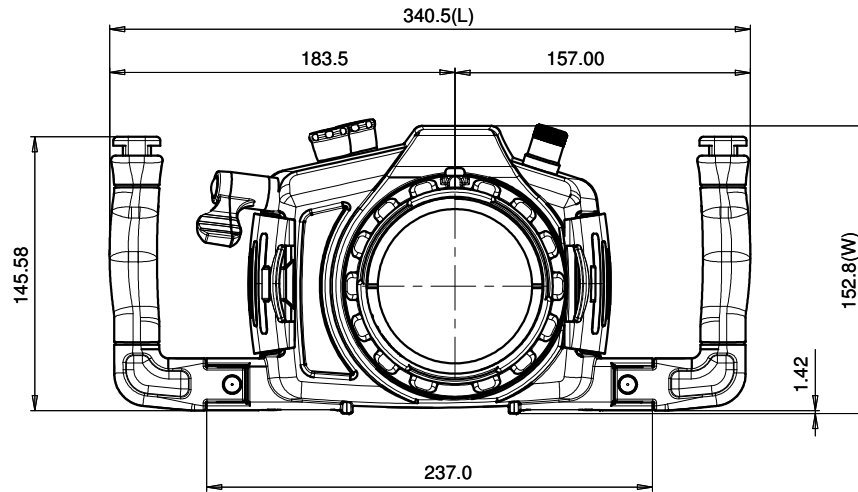

Model No. :	DRP 100
Exterior Length (L)	340.5 mm (13.40 in)
Exterior Width (W)	152.8 mm (6.01 in)
Exterior Height (H)	224.0 mm (8.81 in)
Exterior Lid Height	54.0 mm (2.12 in)
Case Weight (Empty)	1.65 Kg (3.63 lbs)
Complete With DRA 0001	

Part name:
Underwater housing
for DSLR Camera

Part Code: DRP 100

info@diveross.com
www.diveross.com

Scale : 1:4
Data : 01/09/09