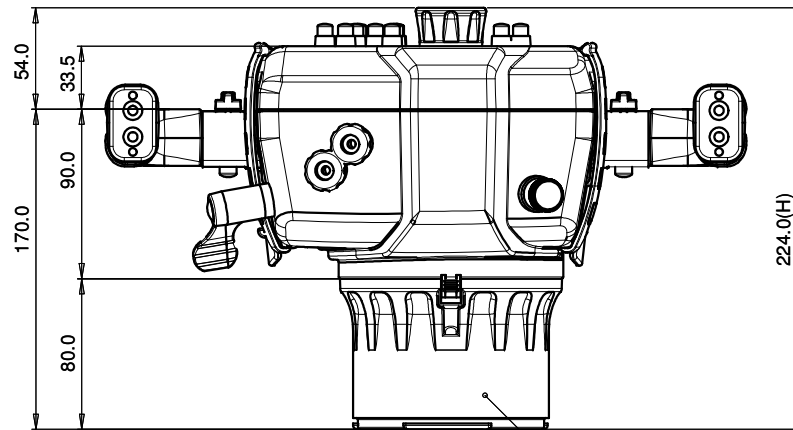

Model No. :	DRP 100
Exterior Length (L)	340.5 mm (13.40 in)
Exterior Width (W)	152.8 mm (6.01 in)
Exterior Height (H)	224.0 mm (8.81 in)
Exterior Lid Height	54.0 mm (2.12 in)
Case Weight (Empty)	1.65 Kg (3.63 lbs)
Complete With DRA 0001	

Part name:
Underwater housing
for DSLR Camera

Part Code: DRP 100

info@diveross.com
www.diveross.com

Scale : 1:4
Data : 01/09/09